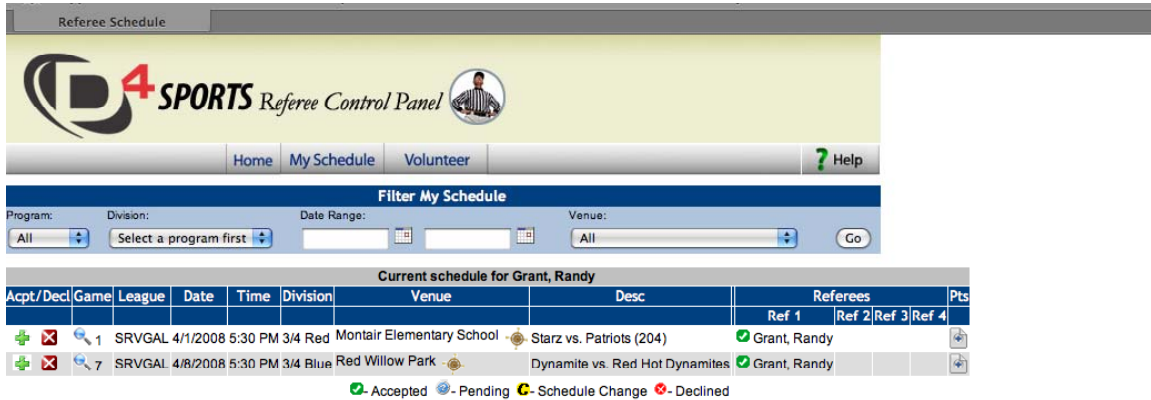

13. To change your schedule at any time, click on the My Schedule tab

My Schedule

14. Your screen should look like Screenshot 5.

Screenshot 5

15. To cancel a game you've volunteered for, click on the red "X" sign

16. You will then see a dialog box asking you to confirm to decline the assignment