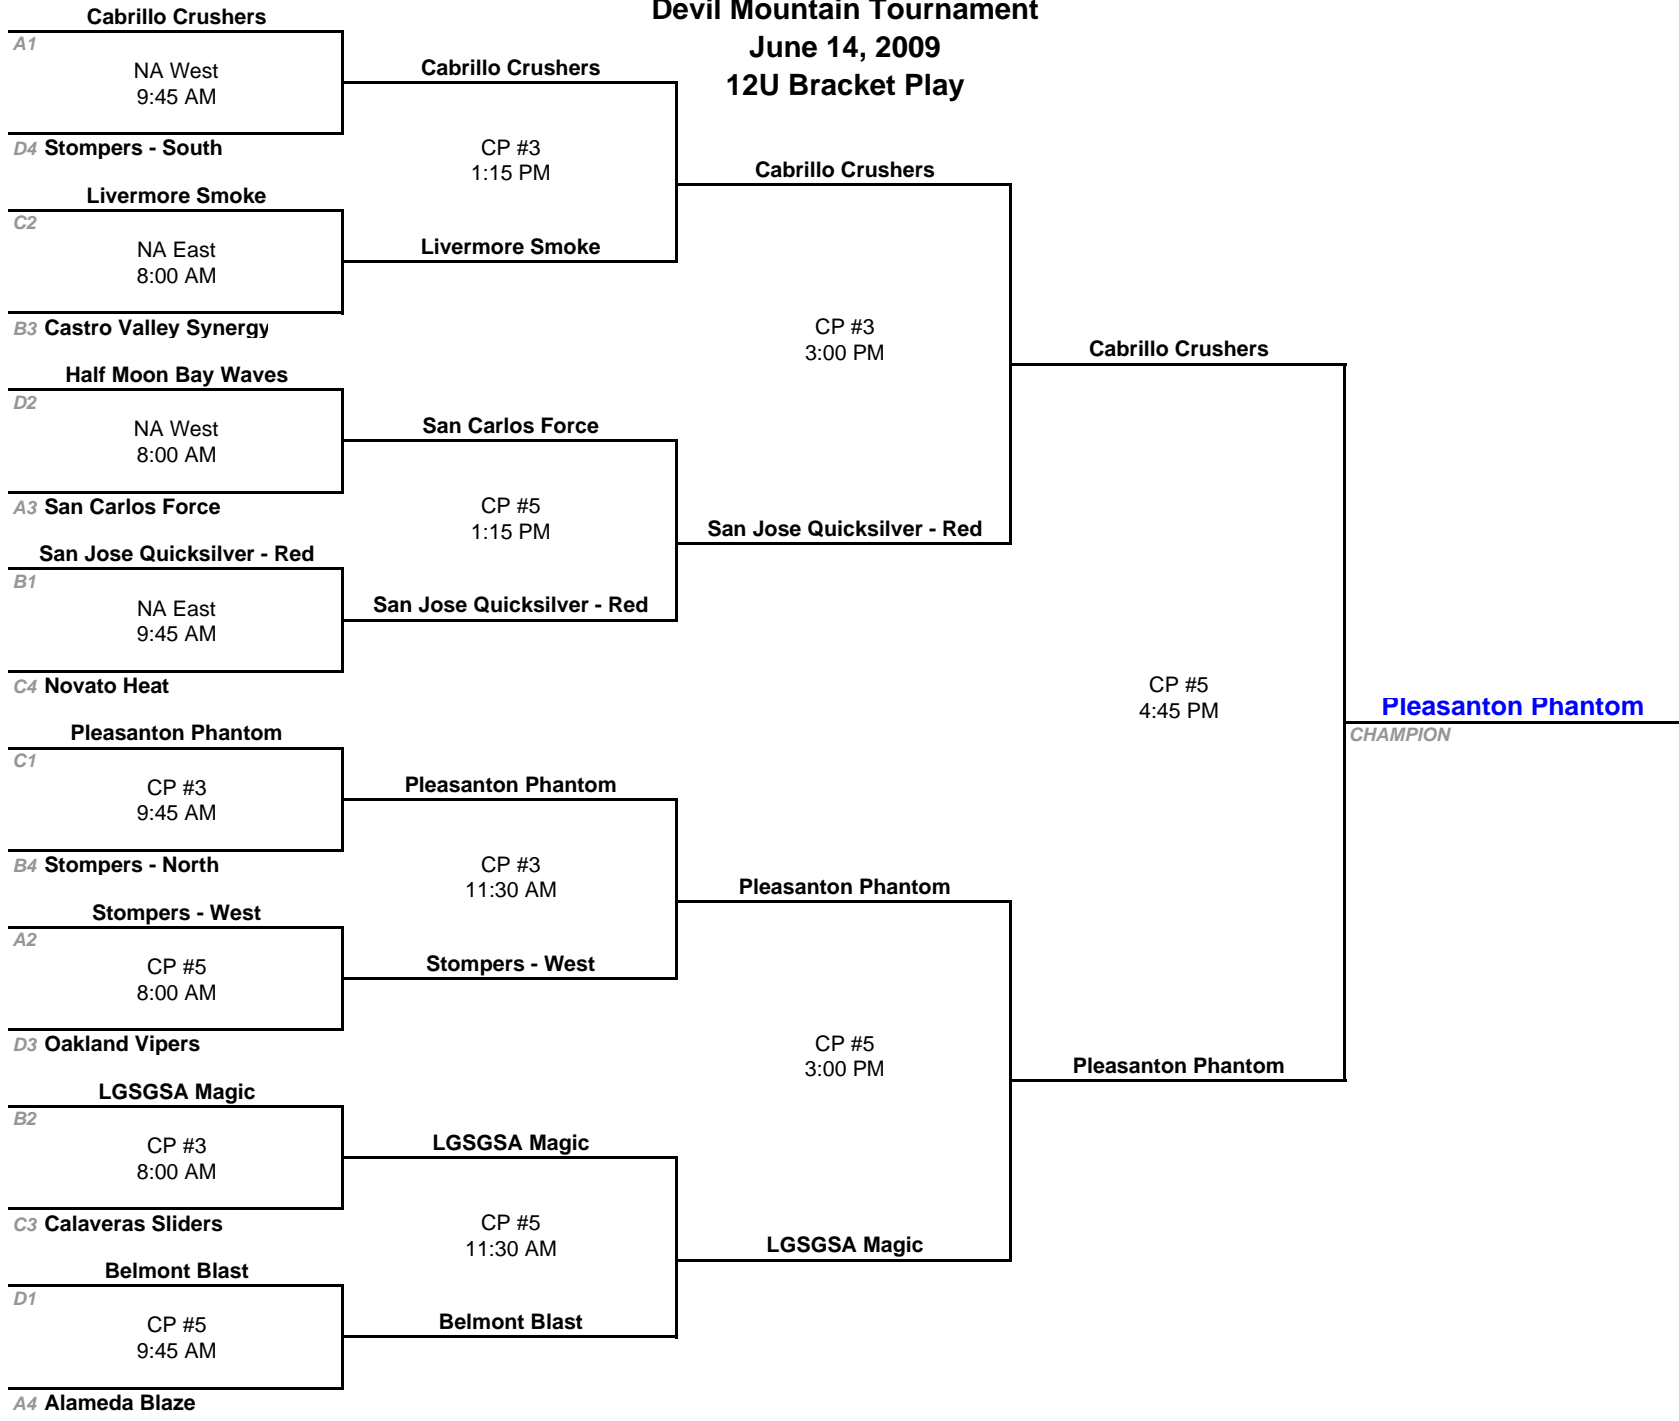

**Devil Mountain Tournament
June 14, 2009
12U Bracket Play**