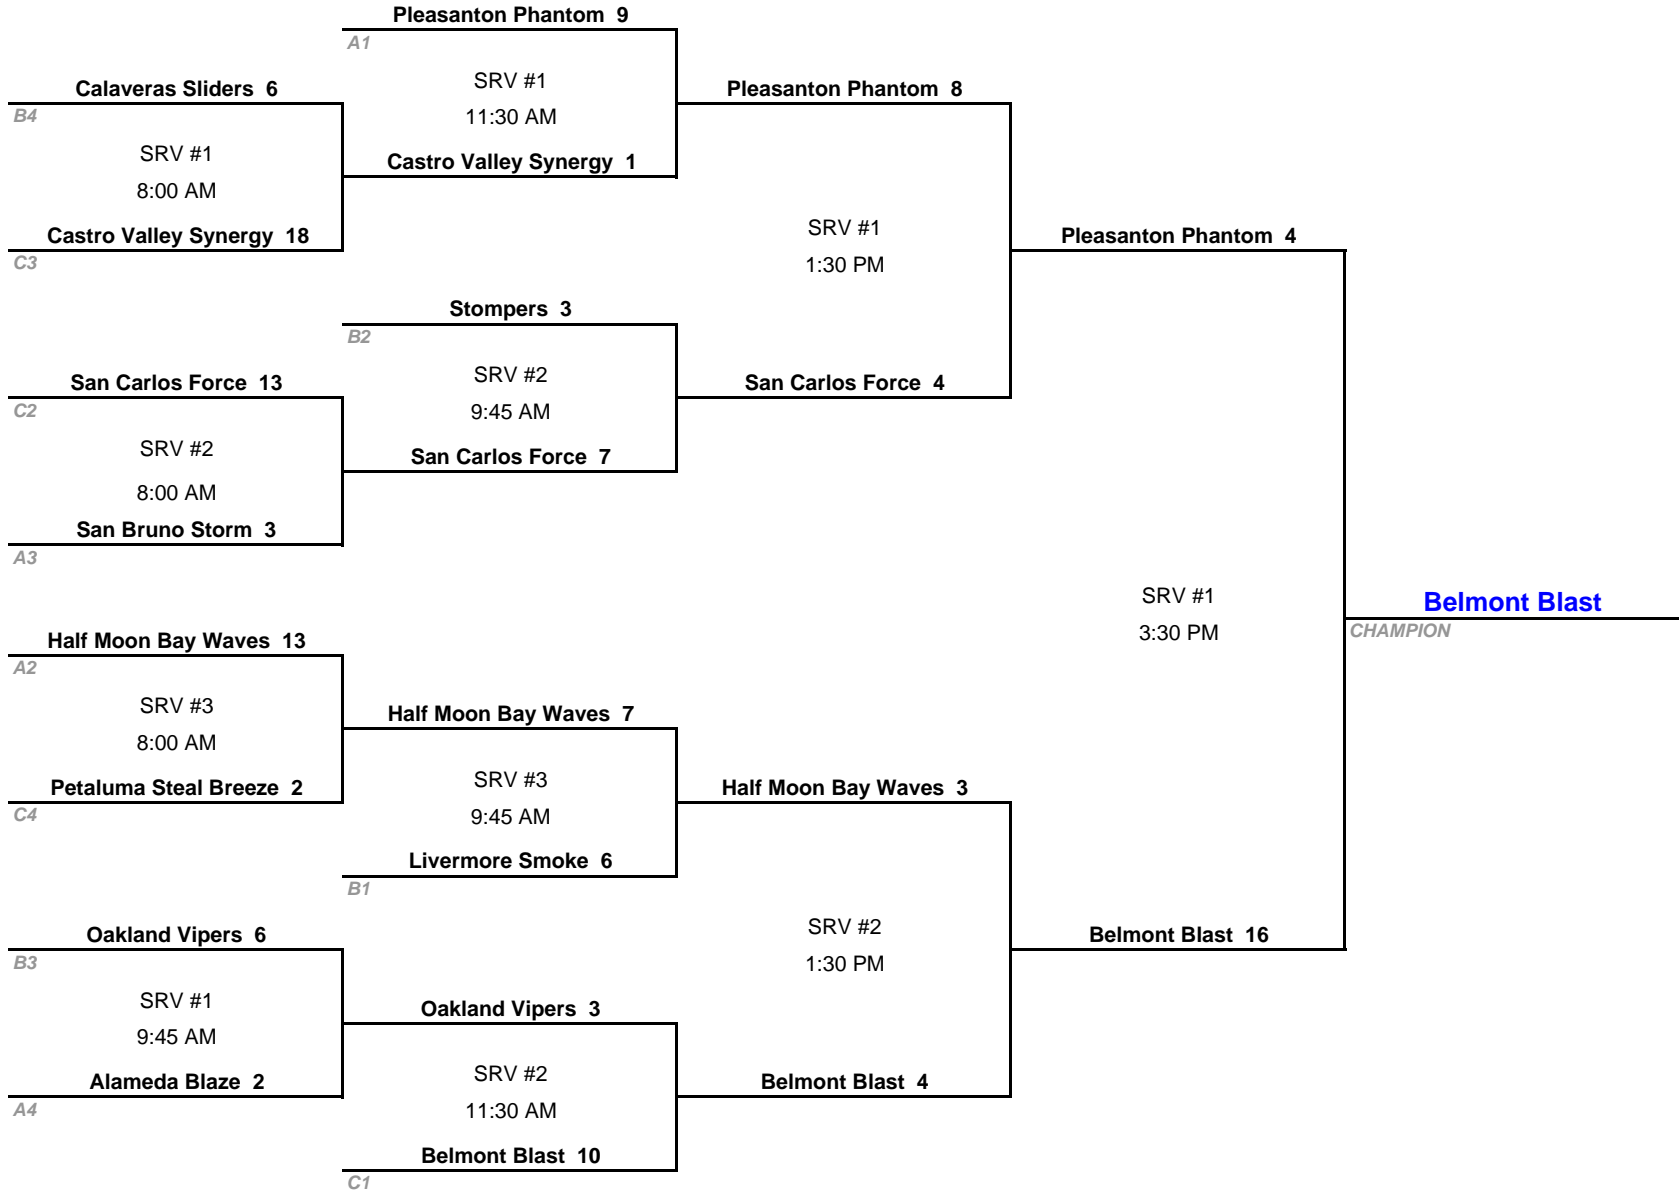

**Devil Mountain Tournament
June 14, 2009
10U Bracket Play**